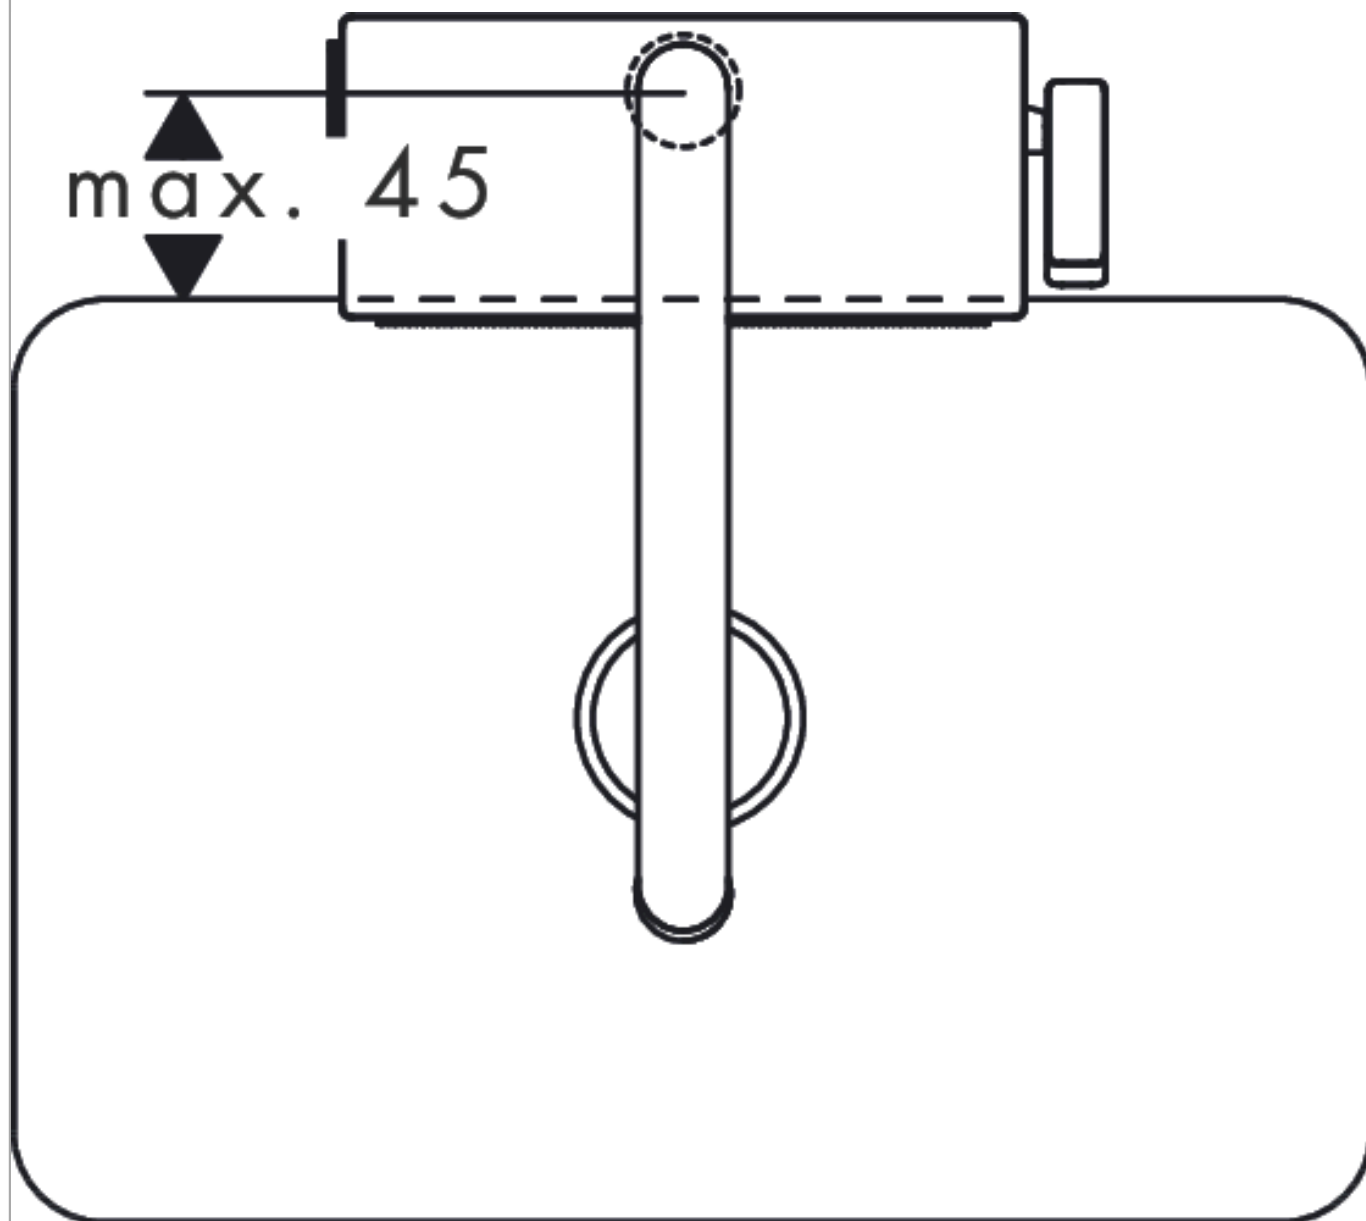

Aquno Select M81
Single lever kitchen mixer 170, pull-out spray, 3jet, sBox
Surfaces: **Chrome** Article Number: 73831000

Installation examples