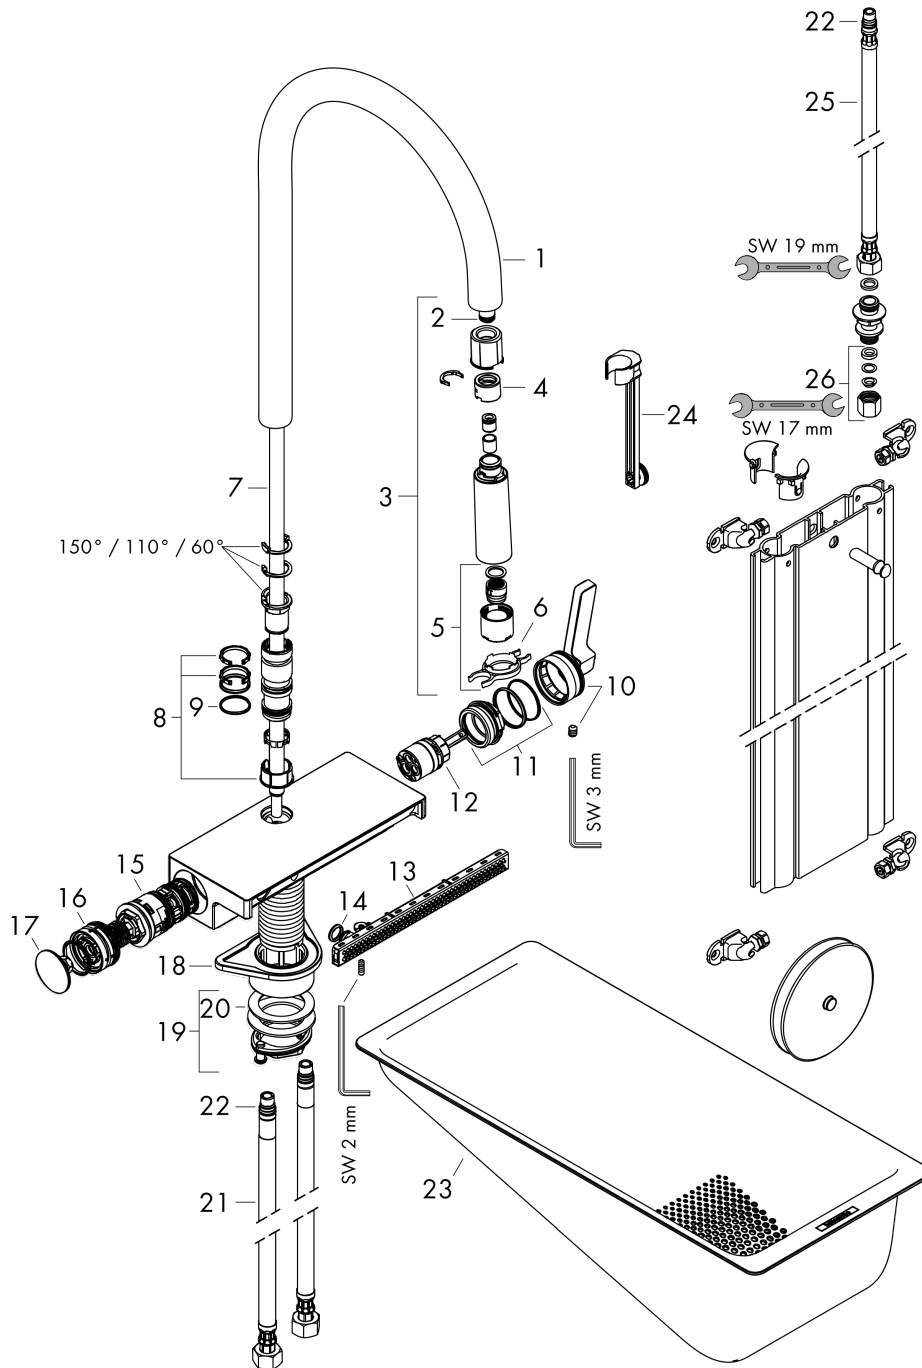

Installation examples

Aquno Select M81
Single lever kitchen mixer 170, pull-out spray, 3jet, sBox
 Surfaces: **Chrome** Article Number: **73831000**

Exploded Drawing

Year of production: >12/19

Aquno Select M81
Single lever kitchen mixer 170, pull-out spray, 3jet, sBox
 Surfaces: **Chrome** Article Number: **73831000**

Spare part list

Year of production: >12/19

Pos.	Description	Article Number	Price	PU
1	spout cpl.	93779000	-	1
2	O-ring 8x2	98112000	-	1
3	handspray	93778000	-	1
4	non return valve DW 10	96456000	-	1
5	spray former	93342000	-	1
6	service tool	95910000	-	1
7	hose	93754000	-	1
8	set of lever collars	98365000	-	1
9	O-ring 19x2	98426000	-	1
10	handle	93776000	-	1
11	nut	92926000	-	1
12	cartridge, assy	93183000	-	1
13	spray head cpl.	93781000	-	1
14	O-ring 10x2	98170000	-	1
15	selector assy	93558000	-	1
16	spring with sleeve	93782000	-	1
17	cover	93777000	-	1
18	support	97523000	-	1
19	fixing set (special)	93253000	-	1
20	lever collar	97548000	-	1
21	connection hose 900 mm M10x1 G3/8	93780000	-	1
22	O-ring 8x1,75	97827000	-	1
23	-	40963000	-	1
24	extension set	43333000	-	1
25	connection hose 450 mm M10x1 G3/8	96507000	-	1
26	squeezing connection	96099000	-	1