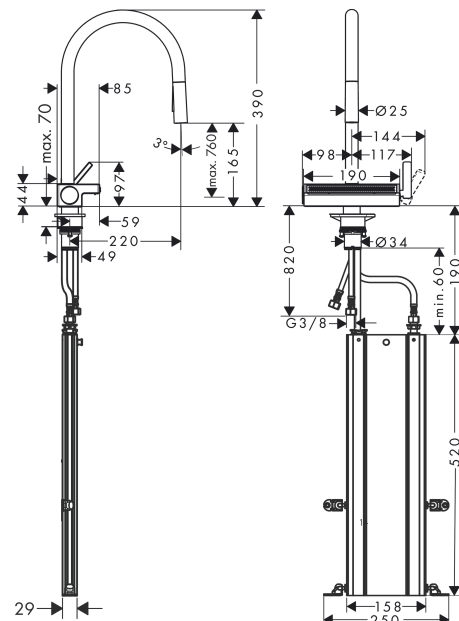

Scale drawing