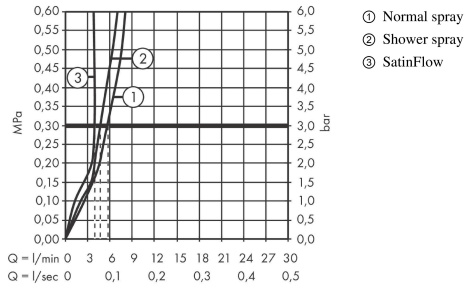

Aquno Select M81
Single lever kitchen mixer 170, pull-out spray, 3jet, sBox
 Surfaces: **Chrome** Article Number: **73831000**

Description

product features

- consists of: single lever kitchen mixer, hose box, multifunctional strainer
- ComfortZone 170
- swivel range adjustable in 3 steps 60°, 110° or 150°
- laminar spray, shower spray, SatinFlow
- change between SatinFlow and pull-out spray at the touch of a button
- lockable shower spray, spray returns through pressing spray diverter
- MagFit magnetic shower support
- connection dimension: DN15
- maximum flow rate at 3 bar: 6 l/min
- ceramic cartridge
- connection type: G 3/8 connections
- integrated non-return valve
- sBox for quiet, smooth and protected hose guidance in the cabinet, under the countertop
- tap hole with \varnothing 35 mm required, recommendation: the middle of tap hole drilling should be max. 45 mm from the back side of of the bowl

Technology

Design awards

reddot winner 2020
best of the best

Product image

Scale drawing

Aquno Select M81
Single lever kitchen mixer 170, pull-out spray, 3jet, sBox
 Surfaces: **Chrome** Article Number: **73831000**

Flowchart

The consumption was measured in combination with the appropriate fittings (thermostat/mixer/in-wall valve) to reflect actual application in practice.

Aquno Select M81
Single lever kitchen mixer 170, pull-out spray, 3jet, sBox
Surfaces: **Chrome** Article Number: 73831000